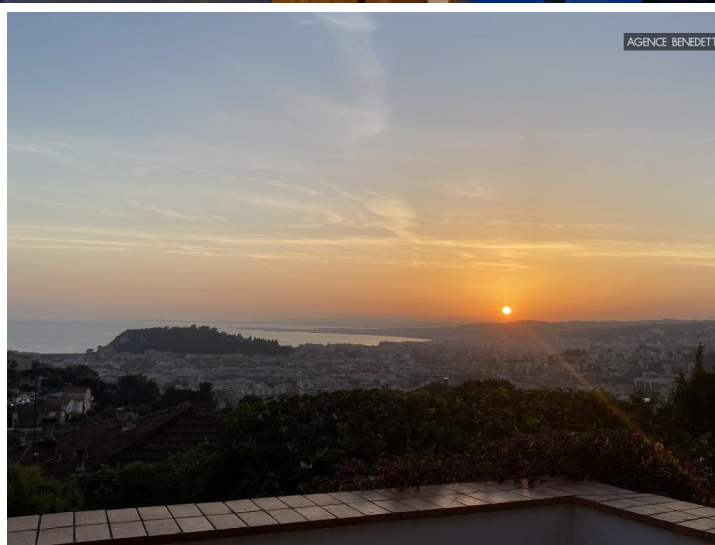

Magical view!

AGENCE BENEDETTI | **LLOYD'S**

13 TER BD FRANCK PILATTE, 06300 NICE, FRANCE - PHONE +33 9 82 49 43 48 - FAX +33 4 93 26 76 11 - contact@agence-benedetti.com - www.agence-benedetti.com

OUR AGENCY, NOT HANDLING SECURITIES OR FUNDS HAVE NO FINANCIAL GUARANTEES. SARL CAPITAL OF € 8000 - Siret: 449 521 277 0011 RCS NICE - VAT: FR 03449521277

CARD PROF. No. 5635T PREF. AM - INSURANCE RCP: LLOYD'S, 8-10 LAMENNAIS STREET, 75008 PARIS - NON-CONTRACTUAL DOCUMENT