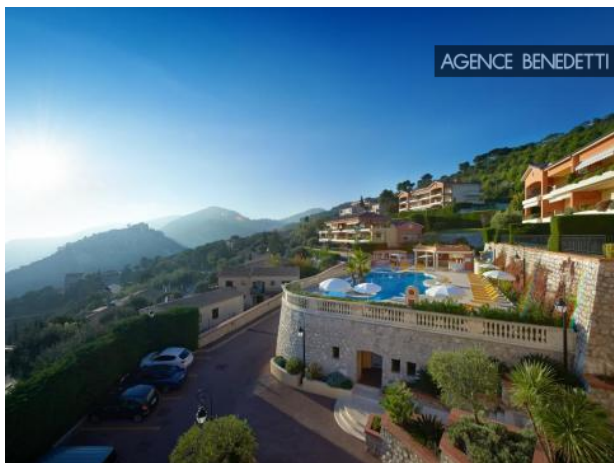

# Specifications

Surface	44 m <sup>2</sup>
Number of rooms	2
Number of rooms	5
Number of garages	1
Exposure	South
Services	Sea view, Guardian, Tennis, Swimming-Pool xm
	DPE : NC - GES : NC
Price	Contact us